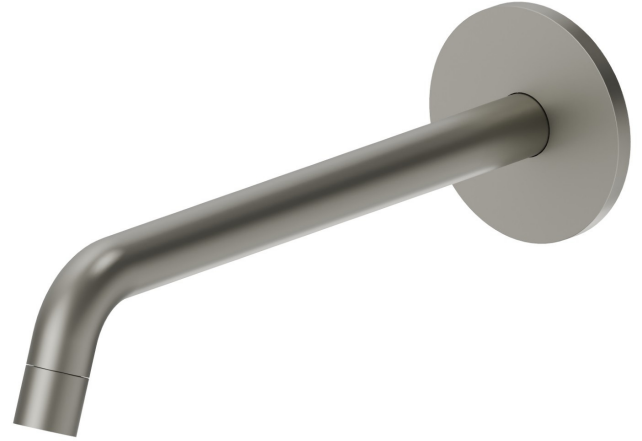

XT

16855.M0.070

Wall spout for basin group with 1/2" connection - finish
Titanium Satin

L=240 mm

FEATURES

- | | |
|--------------|---------------------|
| Material | Brass |
| Technology | Save Water |
| Installation | Wall mounted |
| Spout | Long spout |
| Hole type | Single hole |

TECHNICAL DRAWING

 **AR Preview**
try it in your home

More Details
on our [website](#)

XT

16855.M0.070

Wall spout for basin group with 1/2" connection - finish Titanium Satin

AVAILABLE FINISHES

M0.070

Titanium Satin

01.014

finish Matt White

01.093

finish Matt Black

21.018

finish Chrome

58.061