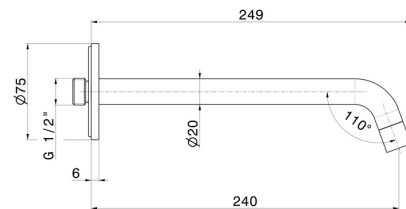

XT

16855.M0.070

Wall spout for basin group with 1/2" connection - finish
Titanium Satin

L=240 mm

FEATURES

- | | |
|--------------|---------------------|
| Material | Brass |
| Technology | Save Water |
| Installation | Wall mounted |
| Spout | Long spout |
| Hole type | Single hole |

TECHNICAL DRAWING

 **AR Preview**
try it in your home

More Details
on our [website](#)

XT

16855.M0.070

Wall spout for basin group with 1/2" connection - finish Titanium Satin

AVAILABLE FINISHES

M0.070