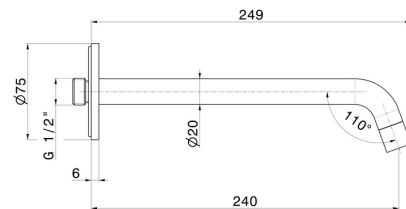

TECHNICAL DRAWING

AR Preview
try it in your home

More Details
on our [website](#)