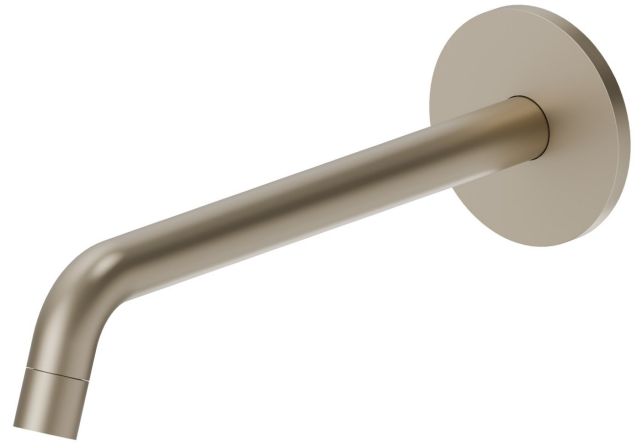

XT

16855.M0.071

Wall spout for basin group with 1/2" connection - finish Gold Satin

L=240 mm

FEATURES

- | | |
|--------------|---------------------|
| Material | Brass |
| Technology | Save Water |
| Installation | Wall mounted |
| Spout | Long spout |
| Hole type | Single hole |

TECHNICAL DRAWING

 **AR Preview**
try it in your home

More Details
on our [website](#)

XT

16855.M0.071

Wall spout for basin group with 1/2" connection - finish Gold Satin

AVAILABLE FINISHES

M0.071

Gold Satin

01.014

finish Matt White

01.093

finish Matt Black

21.018

finish Chrome

58.061