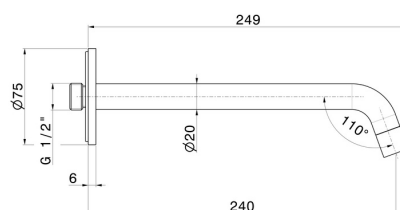

XT

16855.M0.072

Wall spout for basin group with 1/2" connection - finish
Copper Satin

L=240 mm

FEATURES

Material	Brass
Technology	Save Water
Installation	Wall mounted
Spout	Long spout
Hole type	Single hole

TECHNICAL DRAWING

XT

16855.M0.072

Wall spout for basin group with 1/2" connection - finish Copper Satin

AVAILABLE FINISHES

M0.072

Copper Satin

01.014