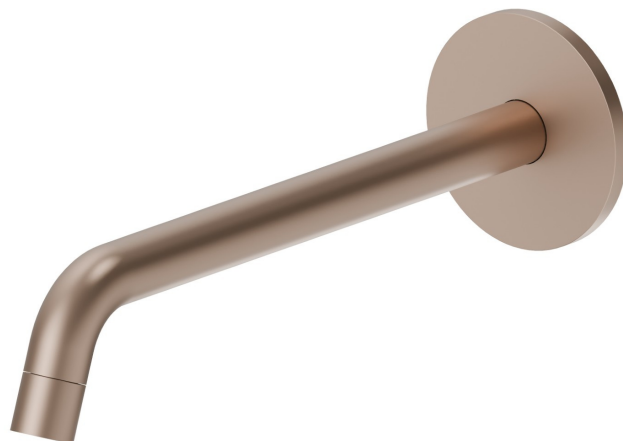

XT

16855.M0.072

Wall spout for basin group with 1/2" connection - finish
Copper Satin

L=240 mm

FEATURES

Material	Brass
Technology	Save Water
Installation	Wall mounted
Spout	Long spout
Hole type	Single hole

TECHNICAL DRAWING

XT

16855.M0.072

Wall spout for basin group with 1/2" connection - finish Copper Satin

AVAILABLE FINISHES

M0.072

Copper Satin

01.014

finish Matt White

01.093

finish Matt Black

21.018

finish Chrome

58.061

finish PVD Copper Bronze

58.063

finish Copper Glossy

M0.077

finish Carbon Satin