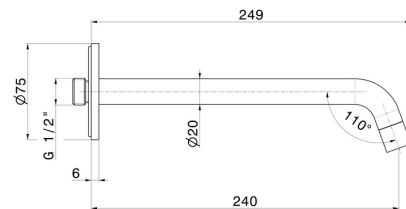

XT

16855.M0.075

Wall spout for basin group with 1/2" connection - finish
Copper Glossy

L=240 mm

FEATURES

| | |
|--------------|---------------------|
| Material | Brass |
| Technology | Save Water |
| Installation | Wall mounted |
| Spout | Long spout |
| Hole type | Single hole |

TECHNICAL DRAWING

XT

16855.M0.075

Wall spout for basin group with 1/2" connection - finish Copper Glossy

AVAILABLE FINISHES

M0.075

Copper Glossy

01.014