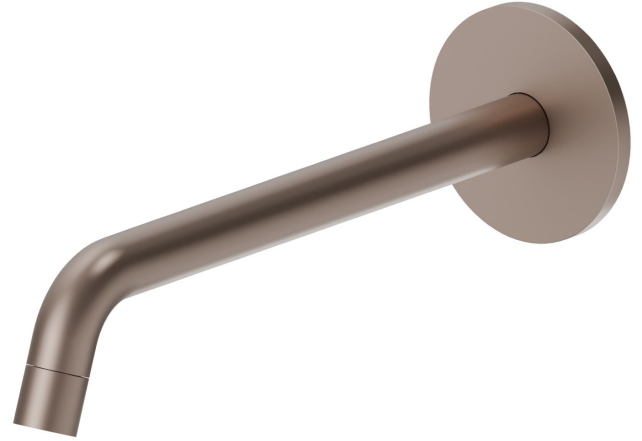

XT

16855.M0.075

Wall spout for basin group with 1/2" connection - finish
Copper Glossy

L=240 mm

FEATURES

| | |
|--------------|---------------------|
| Material | Brass |
| Technology | Save Water |
| Installation | Wall mounted |
| Spout | Long spout |
| Hole type | Single hole |

TECHNICAL DRAWING

XT

16855.M0.075

Wall spout for basin group with 1/2" connection - finish Copper Glossy

AVAILABLE FINISHES

M0.075

Copper Glossy

01.014

finish Matt White

01.093

finish Matt Black

21.018

finish Chrome

58.061

finish PVD Copper Bronze

58.063