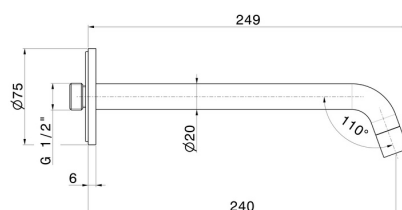

XT

16855.M0.077

Wall spout for basin group with 1/2" connection - finish Carbon Satin

L=240 mm

FEATURES

Material	Brass
Technology	Save Water
Installation	Wall mounted
Spout	Long spout
Hole type	Single hole

TECHNICAL DRAWING

XT

16855.M0.077

Wall spout for basin group with 1/2" connection - finish Carbon Satin

AVAILABLE FINISHES

M0.077

Carbon Satin

01.014