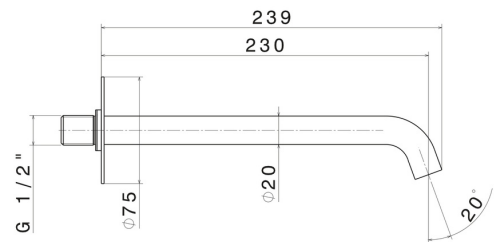

X-STEEL 316

29481X.50.050

Wall spout for basin group with 1/2" connection - finish
Stainless Steel

L=230 mm

Stainless Steel

FEATURES

Material	Stainless Steel
Technology	Save Water
Installation	Wall mounted
Hole type	Single hole

TECHNICAL DRAWING

X-STEEL 316

29481X.50.050

Wall spout for basin group with 1/2" connection - finish Stainless Steel

AVAILABLE FINISHES

50.050

Stainless Steel

59.064