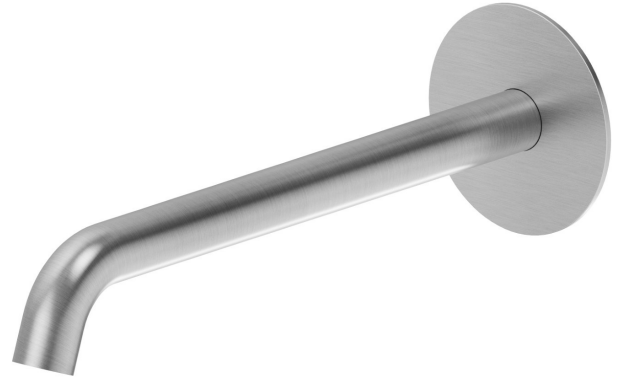

X-STEEL 316

29481X.50.050

Wall spout for basin group with 1/2" connection - finish
Stainless Steel

L=230 mm

Stainless Steel

FEATURES

Material	Stainless Steel
Technology	Save Water
Installation	Wall mounted
Hole type	Single hole

TECHNICAL DRAWING

X-STEEL 316

29481X.50.050

Wall spout for basin group with 1/2" connection - finish Stainless Steel

AVAILABLE FINISHES

50.050

Stainless Steel

59.064

finish PVD Brushed Gun Metal

59.067

finish PVD Brushed Copper Bronze

59.097

finish PVD Brushed Gold

59.098

finish PVD Brushed Pale Gold