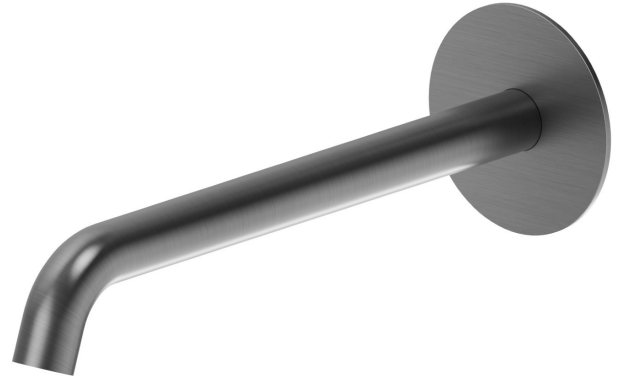

X-STEEL 316

29481X.59.064

Wall spout for basin group with 1/2" connection - finish PVD
Brushed Gun Metal

L=230 mm

PVD Brushed Gun Metal

FEATURES

Material	Stainless Steel
Technology	Save Water
Installation	Wall mounted
Hole type	Single hole

TECHNICAL DRAWING

X-STEEL 316

29481X.59.064

Wall spout for basin group with 1/2" connection - finish PVD Brushed Gun Metal

AVAILABLE FINISHES

59.064

PVD Brushed Gun Metal

50.050

finish Stainless Steel

59.067

finish PVD Brushed Copper Bronze

59.097

finish PVD Brushed Gold

59.098

finish PVD Brushed Pale Gold