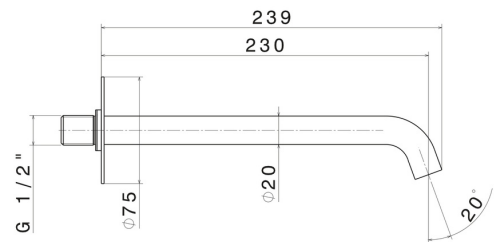

X-STEEL 316

29481X.59.064

Wall spout for basin group with 1/2" connection - finish PVD
Brushed Gun Metal

L=230 mm

PVD Brushed Gun Metal

FEATURES

Material	Stainless Steel
Technology	Save Water
Installation	Wall mounted
Hole type	Single hole

TECHNICAL DRAWING

X-STEEL 316

29481X.59.064

Wall spout for basin group with 1/2" connection - finish PVD Brushed Gun Metal

AVAILABLE FINISHES

59.064

PVD Brushed Gun Metal

50.050