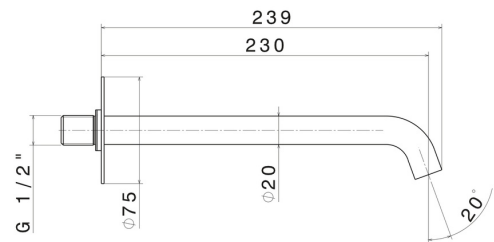

X-STEEL 316

29481X.59.067

Wall spout for basin group with 1/2" connection - finish PVD Brushed Copper Bronze

L=230 mm

SAVE WATER

PVD Brushed Copper Bronze

FEATURES

Material	Stainless Steel
Technology	Save Water
Installation	Wall mounted
Hole type	Single hole

TECHNICAL DRAWING

X-STEEL 316

29481X.59.067

Wall spout for basin group with 1/2" connection - finish PVD Brushed Copper Bronze

AVAILABLE FINISHES

59.067

PVD Brushed Copper Bronze

50.050