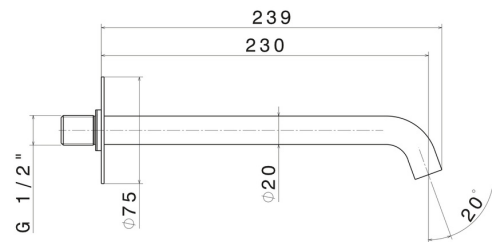

X-STEEL 316

29481X.59.097

Wall spout for basin group with 1/2" connection - finish PVD Brushed Gold

L=230 mm

SAVE WATER

PVD Brushed Gold

FEATURES

Material	Stainless Steel
Technology	Save Water
Installation	Wall mounted
Hole type	Single hole

TECHNICAL DRAWING

AR Preview
try it in your home

More Details
on our [website](#)

X-STEEL 316

29481X.59.097

Wall spout for basin group with 1/2" connection - finish PVD Brushed Gold

AVAILABLE FINISHES

59.097