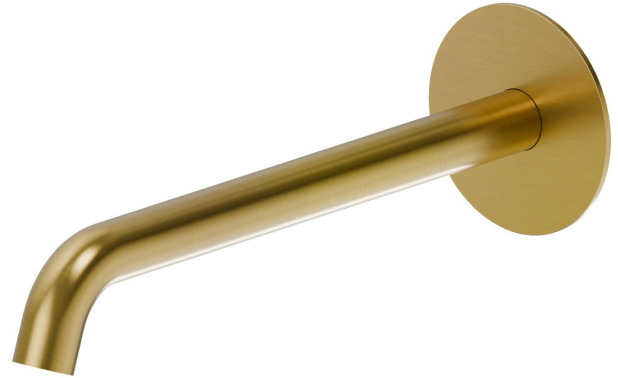

X-STEEL 316

29481X.59.097

Wall spout for basin group with 1/2" connection - finish PVD Brushed Gold

L=230 mm

SAVE WATER

PVD Brushed Gold

FEATURES

Material	Stainless Steel
Technology	Save Water
Installation	Wall mounted
Hole type	Single hole

TECHNICAL DRAWING

AR Preview
try it in your home

More Details
on our [website](#)

X-STEEL 316

29481X.59.097

Wall spout for basin group with 1/2" connection - finish PVD Brushed Gold

AVAILABLE FINISHES

59.097

PVD Brushed Gold

50.050

finish Stainless Steel

59.064

finish PVD Brushed Gun Metal

59.067

finish PVD Brushed Copper Bronze

59.098