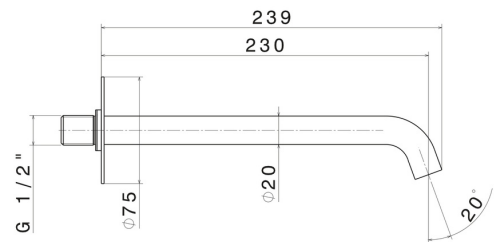

# X-STEEL 316

**29481X.59.098**

Wall spout for basin group with 1/2" connection - finish PVD  
Brushed Pale Gold

L=230 mm

PVD Brushed Pale Gold

## FEATURES

Material	<b>Stainless Steel</b>
Technology	<b>Save Water</b>
Installation	<b>Wall mounted</b>
Hole type	<b>Single hole</b>

## TECHNICAL DRAWING

**X-STEEL 316**

**29481X.59.098**

Wall spout for basin group with 1/2" connection - finish PVD Brushed Pale Gold

**AVAILABLE FINISHES**

---

**59.098**

PVD Brushed Pale Gold