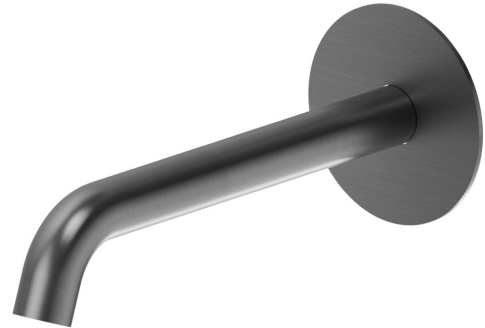

X-STEEL 316

29499X.59.064

Wall spout for basin group with 1/2" connection - finish PVD
Brushed Gun Metal

L=180 mm

PVD Brushed Gun Metal

FEATURES

Material	Stainless Steel
Technology	Save Water
Installation	Wall mounted
Hole type	Single hole

TECHNICAL DRAWING

X-STEEL 316

29499X.59.064

Wall spout for basin group with 1/2" connection - finish PVD Brushed Gun Metal

AVAILABLE FINISHES

59.064

PVD Brushed Gun Metal

50.050

finish Stainless Steel

59.067

finish PVD Brushed Copper Bronze

59.097

finish PVD Brushed Gold

59.098

finish PVD Brushed Pale Gold