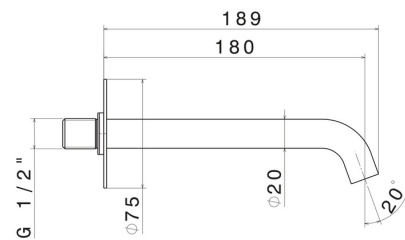

X-STEEL 316

29499X.59.064

Wall spout for basin group with 1/2" connection - finish PVD
Brushed Gun Metal

L=180 mm

PVD Brushed Gun Metal

FEATURES

Material	Stainless Steel
Technology	Save Water
Installation	Wall mounted
Hole type	Single hole

TECHNICAL DRAWING

X-STEEL 316

29499X.59.064

Wall spout for basin group with 1/2" connection - finish PVD Brushed Gun Metal

AVAILABLE FINISHES

59.064

PVD Brushed Gun Metal

50.050