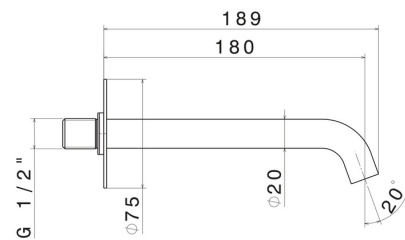

X-STEEL 316

29499X.59.067

Wall spout for basin group with 1/2" connection - finish PVD
Brushed Copper Bronze

L=180 mm

PVD Brushed Copper Bronze

FEATURES

Material	Stainless Steel
Technology	Save Water
Installation	Wall mounted
Hole type	Single hole

TECHNICAL DRAWING

X-STEEL 316

29499X.59.067

Wall spout for basin group with 1/2" connection - finish PVD Brushed Copper Bronze

AVAILABLE FINISHES

59.067

PVD Brushed Copper Bronze

50.050