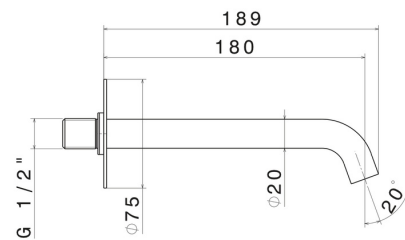

X-STEEL 316

29499X.59.097

Wall spout for basin group with 1/2" connection - finish PVD Brushed Gold

L=180 mm

PVD Brushed Gold

FEATURES

Material	Stainless Steel
Technology	Save Water
Installation	Wall mounted
Hole type	Single hole

TECHNICAL DRAWING

X-STEEL 316

29499X.59.097

Wall spout for basin group with 1/2" connection - finish PVD Brushed Gold

AVAILABLE FINISHES

59.097

PVD Brushed Gold

50.050