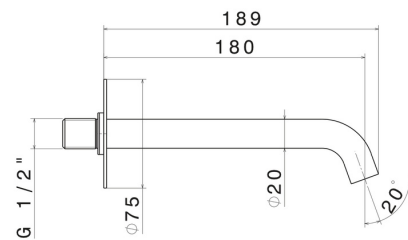

X-STEEL 316

29499X.59.098

Wall spout for basin group with 1/2" connection - finish PVD
Brushed Pale Gold

L=180 mm

PVD Brushed Pale Gold

FEATURES

Material	Stainless Steel
Technology	Save Water
Installation	Wall mounted
Hole type	Single hole

TECHNICAL DRAWING

X-STEEL 316

29499X.59.098

Wall spout for basin group with 1/2" connection - finish PVD Brushed Pale Gold

AVAILABLE FINISHES

59.098

PVD Brushed Pale Gold

50.050