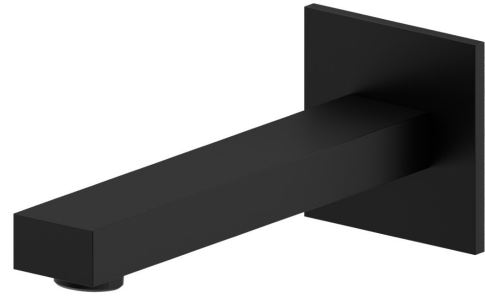

# ERGO-Q

**66437.01.093**

Wall spout for basin group with 1/2" connection - finish Matt Black

L=170 mm

SAVE WATER

Matt Black

## FEATURES

Material	<b>Brass</b>
Technology	<b>Save Water</b>

## TECHNICAL DRAWING

AR Preview  
try it in your home

More Details  
on our [website](#)

**ERGO-Q**

**66437.01.093**

Wall spout for basin group with 1/2" connection - finish Matt Black

**AVAILABLE FINISHES**