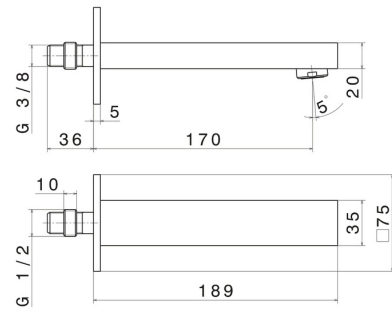

TECHNICAL DRAWING

AR Preview
try it in your home

More Details
on our [website](#)