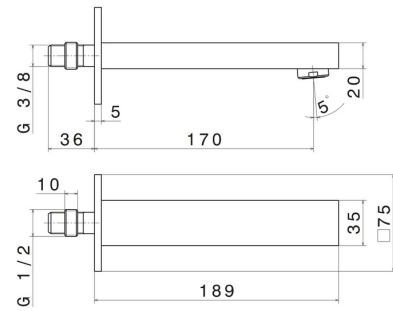

ERGO-Q

66437.21.018

Wall spout for basin group with 1/2" connection - finish Chrome

L=170 mm

FEATURES

| | |
|------------|-------------------|
| Material | Brass |
| Technology | Save Water |

TECHNICAL DRAWING

 **AR Preview**
try it in your home

More Details
on our [website](#)

ERGO-Q

66437.21.018

Wall spout for basin group with 1/2" connection - finish Chrome

AVAILABLE FINISHES

21.018

Chrome