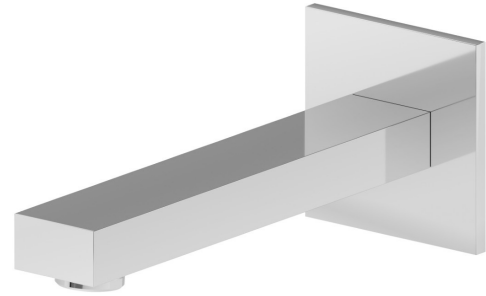

ERGO-Q

66437.21.018

Wall spout for basin group with 1/2" connection - finish Chrome

L=170 mm

FEATURES

| | |
|------------|-------------------|
| Material | Brass |
| Technology | Save Water |

TECHNICAL DRAWING

 **AR Preview**
try it in your home

More Details
on our [website](#)

ERGO-Q

66437.21.018

Wall spout for basin group with 1/2" connection - finish Chrome

AVAILABLE FINISHES

21.018

Chrome