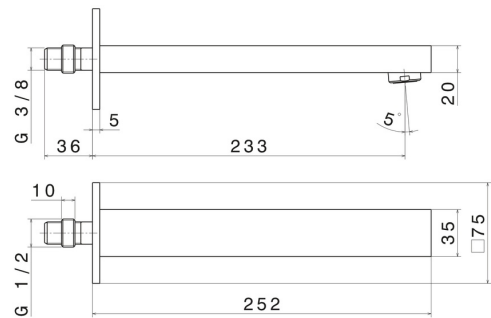

ERGO-Q

66438.01.093

Wall spout for basin group with 1/2" connection - finish Matt Black

L=233 mm

SAVE WATER

Matt Black

FEATURES

| | |
|------------|-------------------|
| Material | Brass |
| Technology | Save Water |

TECHNICAL DRAWING

AR Preview
try it in your home

More Details
on our [website](#)

ERGO-Q

66438.01.093

Wall spout for basin group with 1/2" connection - finish Matt Black

AVAILABLE FINISHES

01.093