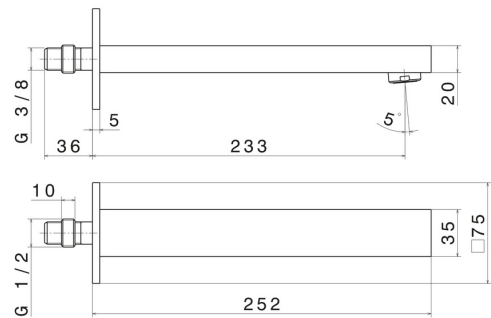

ERGO-Q

66438.21.018

Wall spout for basin group with 1/2" connection - finish Chrome

L=233 mm

FEATURES

Material	Brass
Technology	Save Water

TECHNICAL DRAWING

 **AR Preview**
try it in your home

More Details
on our [website](#)

ERGO-Q

66438.21.018

Wall spout for basin group with 1/2" connection - finish Chrome

AVAILABLE FINISHES

21.018

Chrome

01.093