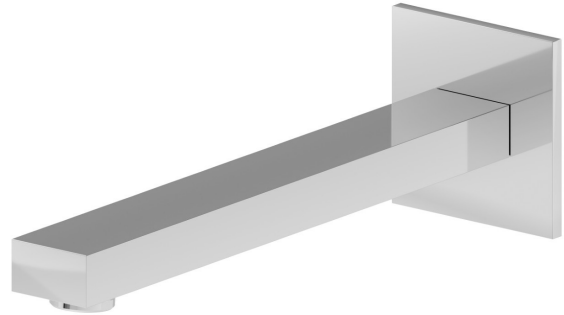

ERGO-Q

66438.21.018

Wall spout for basin group with 1/2" connection - finish Chrome

L=233 mm

FEATURES

Material	Brass
Technology	Save Water

TECHNICAL DRAWING

 **AR Preview**
try it in your home

More Details
on our [website](#)

ERGO-Q

66438.21.018

Wall spout for basin group with 1/2" connection - finish Chrome

AVAILABLE FINISHES

21.018

Chrome

01.093