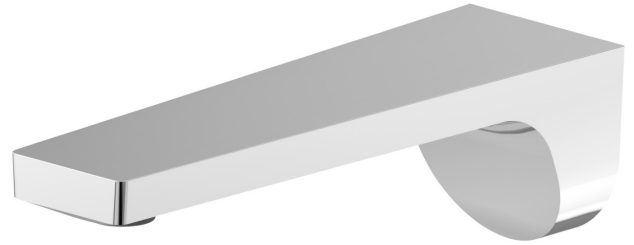

## 67537.21.018

Wall spout for basin group with 1/2" connection - finish Chrome

L=165 mm

### FEATURES

Material	<b>Brass</b>
Installation	<b>Wall mounted</b>
Hole type	<b>Single hole</b>

### TECHNICAL DRAWING

  
**AR Preview**  
try it in your home

**More Details**  
on our [website](#)

**PARK L.E.**

**67537.21.018**

Wall spout for basin group with 1/2" connection - finish Chrome

**AVAILABLE FINISHES**