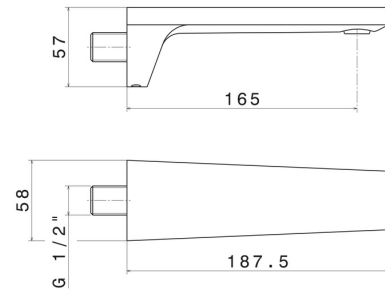

TECHNICAL DRAWING

AR Preview
try it in your home

More Details
on our [website](#)