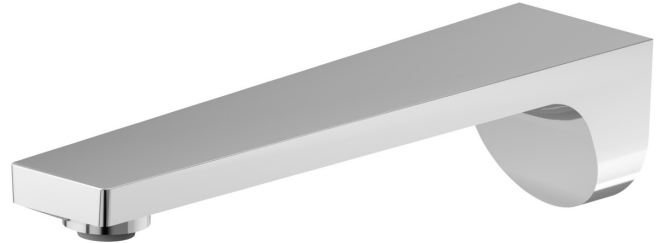

PARK L.E.

67538.21.018

Wall spout for basin group with 1/2" connection - finish Chrome

L=215 mm

FEATURES

Material	Brass
Installation	Wall mounted
Hole type	Single hole

TECHNICAL DRAWING

PARK L.E.

67538.21.018

Wall spout for basin group with 1/2" connection - finish Chrome

AVAILABLE FINISHES

21.018

Chrome

61.020

finish PVD Glossy Gold