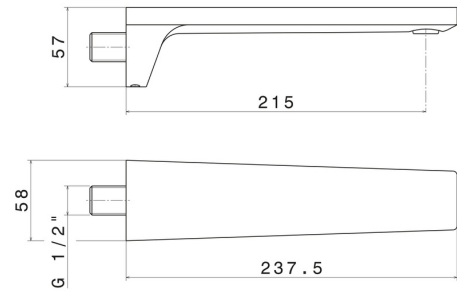

PARK L.E.

67538.21.018

Wall spout for basin group with 1/2" connection - finish Chrome

L=215 mm

FEATURES

Material	Brass
Installation	Wall mounted
Hole type	Single hole

TECHNICAL DRAWING

PARK L.E.

67538.21.018

Wall spout for basin group with 1/2" connection - finish Chrome

AVAILABLE FINISHES

21.018

Chrome

61.020

finish PVD Glossy Gold