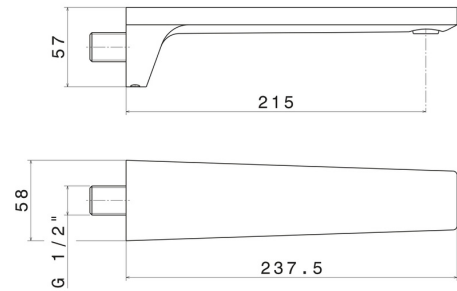

# PARK L.E.

**67538.61.020**

Wall spout for basin group with 1/2" connection - finish PVD  
Glossy Gold

L=215 mm

PVD Glossy Gold

## FEATURES

---

Material	<b>Brass</b>
Installation	<b>Wall mounted</b>
Hole type	<b>Single hole</b>

## TECHNICAL DRAWING

---

**PARK L.E.**

**67538.61.020**

Wall spout for basin group with 1/2" connection - finish PVD Glossy Gold

**AVAILABLE FINISHES**

---

**61.020**