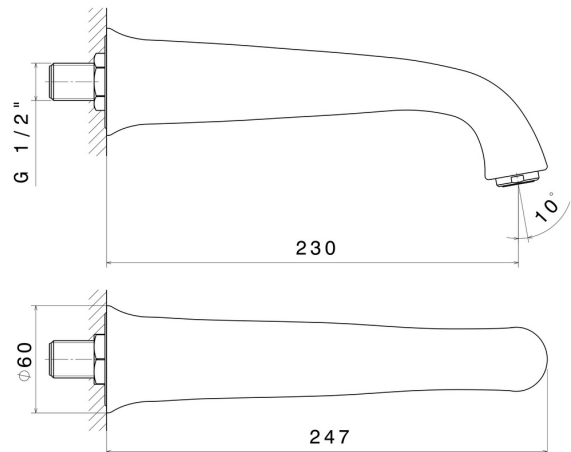

DELUXE

68038.21.018

Wall spout for basin group with 1/2" connection - finish Chrome

L=230 mm

FEATURES

Material	Brass
Installation	Wall mounted
Hole type	Single hole

TECHNICAL DRAWING

 **AR Preview**
try it in your home

More Details
on our [website](#)

DELUXE

68038.21.018

Wall spout for basin group with 1/2" connection - finish Chrome

AVAILABLE FINISHES

21.018

Chrome

66.019