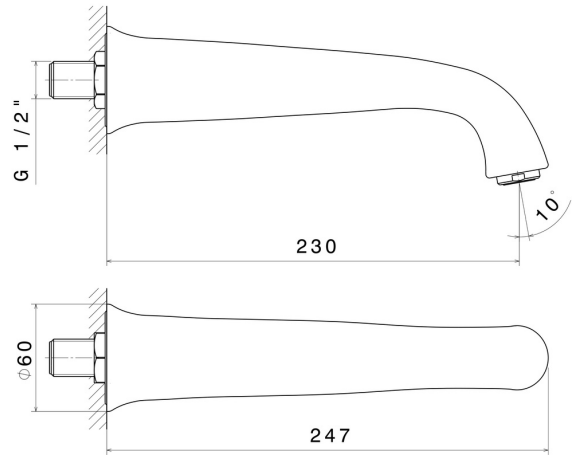

# DELUXE

**68038.66.019**

Wall spout for basin group with 1/2" connection - finish Gold

L=230 mm

## FEATURES

Material	<b>Brass</b>
Installation	<b>Wall mounted</b>
Hole type	<b>Single hole</b>

## TECHNICAL DRAWING

 **AR Preview**  
try it in your home

**More Details**  
on our [website](#)

**DELUXE**

**68038.66.019**

Wall spout for basin group with 1/2" connection - finish Gold

**AVAILABLE FINISHES**