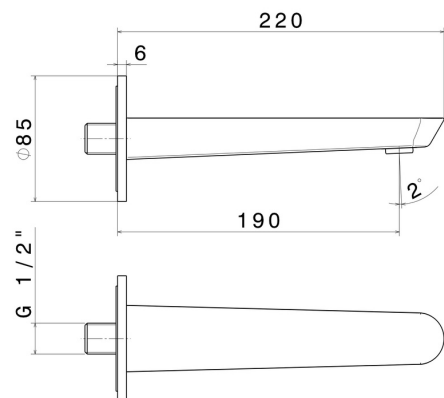

# O'RAMA

**68437.01.093**

Wall spout for basin group with 1/2" connection - finish Matt Black

L=190 mm

## FEATURES

Material	<b>Brass</b>
Technology	<b>Save Water</b>
Installation	<b>Wall mounted</b>

## TECHNICAL DRAWING

**O'RAMA**  
**68437.01.093**

Wall spout for basin group with 1/2" connection - finish Matt Black

**AVAILABLE FINISHES**

---

**01.093**  
Matt Black

**21.018**  
finish Chrome

**61.020**  
finish PVD Glossy Gold