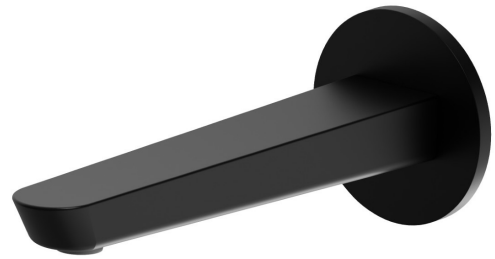

# O'RAMA

**68437.01.093**

Wall spout for basin group with 1/2" connection - finish Matt Black

L=190 mm

## FEATURES

Material	<b>Brass</b>
Technology	<b>Save Water</b>
Installation	<b>Wall mounted</b>

## TECHNICAL DRAWING

**O'RAMA**  
**68437.01.093**

Wall spout for basin group with 1/2" connection - finish Matt Black

**AVAILABLE FINISHES**

---

**01.093**  
Matt Black

**21.018**  
finish Chrome

**61.020**  
finish PVD Glossy Gold