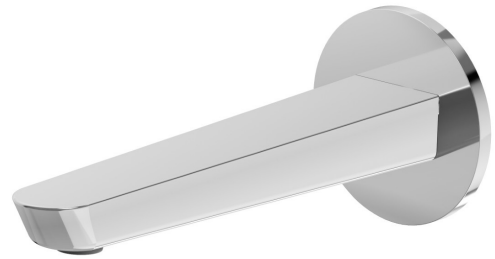

O'RAMA

68437.21.018

Wall spout for basin group with 1/2" connection - finish Chrome

L=190 mm

FEATURES

Material	Brass
Technology	Save Water
Installation	Wall mounted

TECHNICAL DRAWING

O'RAMA
68437.21.018

Wall spout for basin group with 1/2" connection - finish Chrome

AVAILABLE FINISHES

21.018
Chrome

01.093
finish Matt Black

61.020
finish PVD Glossy Gold

M0.070
finish Titanium Satin

M0.071
finish Gold Satin

M0.072
finish Copper Satin

M0.075
finish Copper Glossy