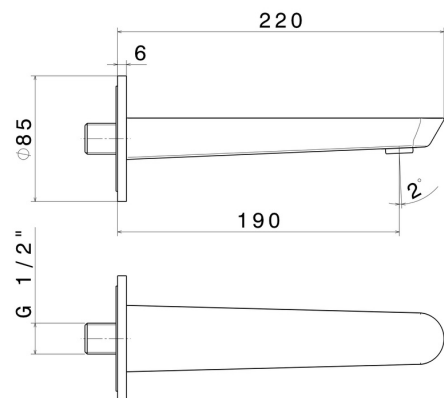

O'RAMA

68437.21.018

Wall spout for basin group with 1/2" connection - finish Chrome

L=190 mm

FEATURES

Material	Brass
Technology	Save Water
Installation	Wall mounted

TECHNICAL DRAWING

O'RAMA
68437.21.018

Wall spout for basin group with 1/2" connection - finish Chrome

AVAILABLE FINISHES

21.018
Chrome

01.093
finish Matt Black

61.020
finish PVD Glossy Gold

M0.070
finish Titanium Satin

M0.071
finish Gold Satin

M0.072
finish Copper Satin