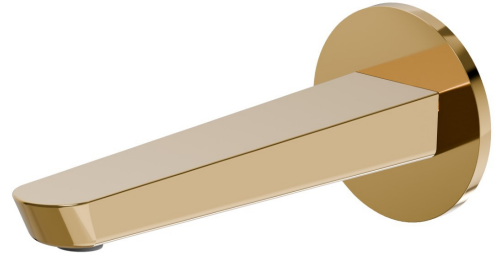

O'RAMA

68437.61.020

Wall spout for basin group with 1/2" connection - finish PVD
Glossy Gold

L=190 mm

PVD Glossy Gold

FEATURES

Material	Brass
Technology	Save Water
Installation	Wall mounted

TECHNICAL DRAWING

O'RAMA

68437.61.020

Wall spout for basin group with 1/2" connection - finish PVD Glossy Gold

AVAILABLE FINISHES

61.020

PVD Glossy Gold

01.093

finish Matt Black

21.018

finish Chrome

M0.070

finish Titanium Satin

M0.071

finish Gold Satin

M0.072

finish Copper Satin

M0.075

finish Copper Glossy