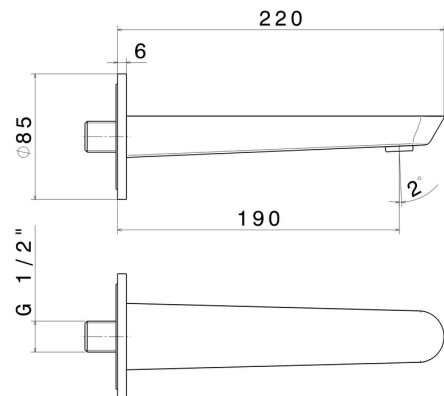

O'RAMA

68437.61.020

Wall spout for basin group with 1/2" connection - finish PVD
Glossy Gold

L=190 mm

PVD Glossy Gold

FEATURES

Material	Brass
Technology	Save Water
Installation	Wall mounted

TECHNICAL DRAWING

O'RAMA

68437.61.020

Wall spout for basin group with 1/2" connection - finish PVD Glossy Gold

AVAILABLE FINISHES

61.020

PVD Glossy Gold

01.093

finish Matt Black