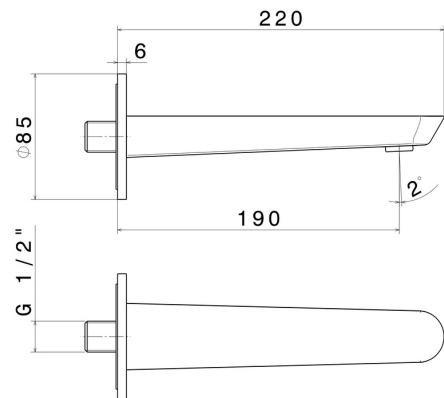

O'RAMA

68437.M0.070

Wall spout for basin group with 1/2" connection - finish
Titanium Satin

L=190 mm

FEATURES

Material	Brass
Technology	Save Water
Installation	Wall mounted

TECHNICAL DRAWING

O'RAMA

68437.M0.070

Wall spout for basin group with 1/2" connection - finish Titanium Satin

AVAILABLE FINISHES

M0.070

Titanium Satin

01.093

finish Matt Black

21.018