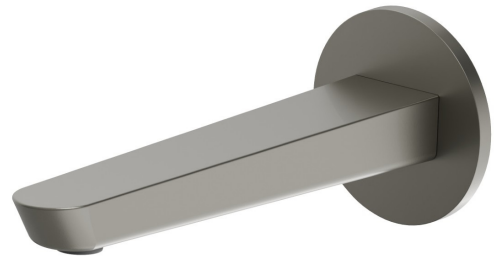

O'RAMA

68437.M0.070

Wall spout for basin group with 1/2" connection - finish
Titanium Satin

L=190 mm

FEATURES

Material	Brass
Technology	Save Water
Installation	Wall mounted

TECHNICAL DRAWING

O'RAMA

68437.M0.070

Wall spout for basin group with 1/2" connection - finish Titanium Satin

AVAILABLE FINISHES

M0.070

Titanium Satin

01.093

finish Matt Black

21.018

finish Chrome

61.020

finish PVD Glossy Gold

M0.071

finish Gold Satin

M0.072

finish Copper Satin

M0.075

finish Copper Glossy