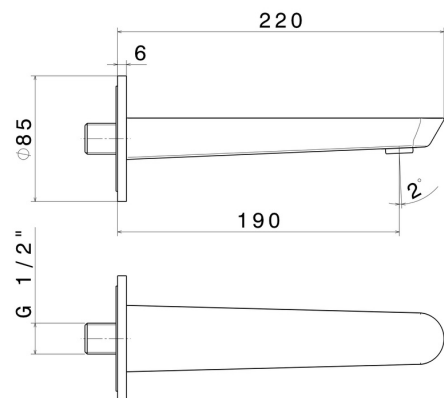

O'RAMA

68437.M0.071

Wall spout for basin group with 1/2" connection - finish Gold Satin

L=190 mm

FEATURES

Material	Brass
Technology	Save Water
Installation	Wall mounted

TECHNICAL DRAWING

O'RAMA

68437.M0.071

Wall spout for basin group with 1/2" connection - finish Gold Satin

AVAILABLE FINISHES

M0.071

Gold Satin

01.093

finish Matt Black

21.018