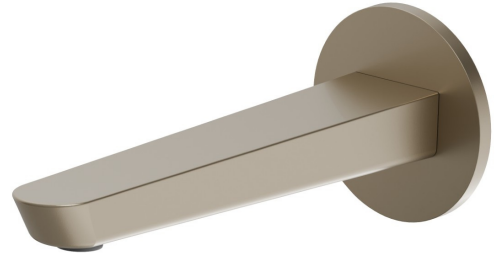

O'RAMA

68437.M0.071

Wall spout for basin group with 1/2" connection - finish Gold Satin

L=190 mm

FEATURES

Material	Brass
Technology	Save Water
Installation	Wall mounted

TECHNICAL DRAWING

O'RAMA

68437.M0.071

Wall spout for basin group with 1/2" connection - finish Gold Satin

AVAILABLE FINISHES

M0.071

Gold Satin

01.093

finish Matt Black

21.018

finish Chrome

61.020

finish PVD Glossy Gold

M0.070

finish Titanium Satin

M0.072

finish Copper Satin

M0.075

finish Copper Glossy