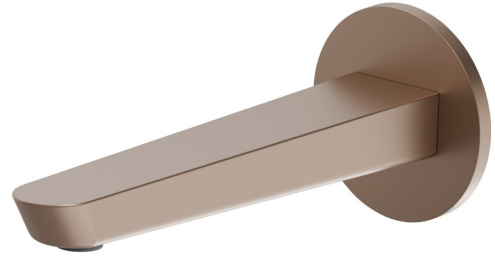

O'RAMA

68437.M0.072

Wall spout for basin group with 1/2" connection - finish
Copper Satin

L=190 mm

FEATURES

| | |
|--------------|---------------------|
| Material | Brass |
| Technology | Save Water |
| Installation | Wall mounted |

TECHNICAL DRAWING

O'RAMA

68437.M0.072

Wall spout for basin group with 1/2" connection - finish Copper Satin

AVAILABLE FINISHES

M0.072

Copper Satin

01.093

finish Matt Black

21.018

finish Chrome

61.020

finish PVD Glossy Gold

M0.070

finish Titanium Satin

M0.071

finish Gold Satin

M0.075

finish Copper Glossy