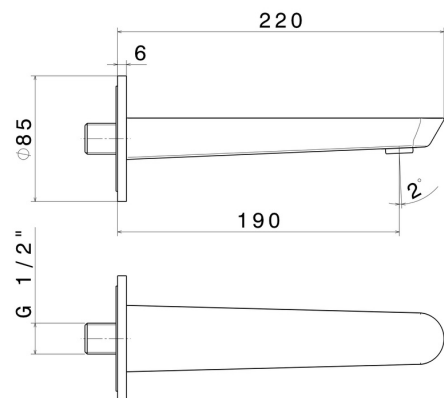

O'RAMA

68437.M0.072

Wall spout for basin group with 1/2" connection - finish
Copper Satin

L=190 mm

FEATURES

| | |
|--------------|---------------------|
| Material | Brass |
| Technology | Save Water |
| Installation | Wall mounted |

TECHNICAL DRAWING

O'RAMA

68437.M0.072

Wall spout for basin group with 1/2" connection - finish Copper Satin

AVAILABLE FINISHES

M0.072

Copper Satin

01.093