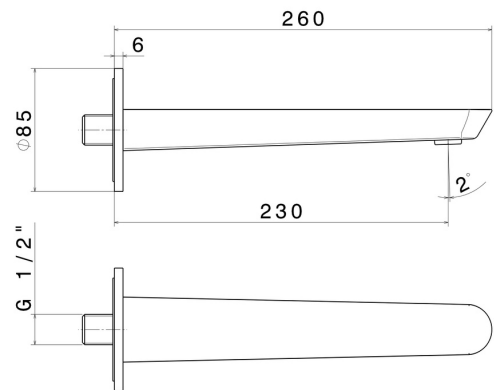

O'RAMA

68438.01.093

Wall spout for basin group with 1/2" connection - finish Matt Black

L=230 mm

FEATURES

Material	Brass
Technology	Save Water
Installation	Wall mounted

TECHNICAL DRAWING

 **AR Preview**
try it in your home

More Details
on our [website](#)

O'RAMA
68438.01.093

Wall spout for basin group with 1/2" connection - finish Matt Black

AVAILABLE FINISHES

01.093
Matt Black

21.018
finish Chrome

61.020
finish PVD Glossy Gold