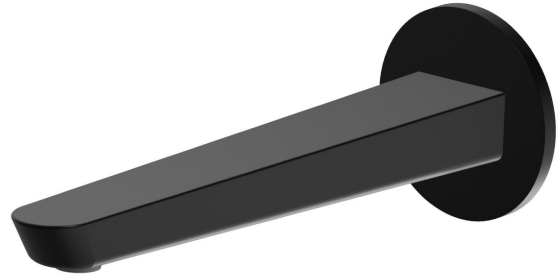

O'RAMA

68438.01.093

Wall spout for basin group with 1/2" connection - finish Matt Black

L=230 mm

FEATURES

Material	Brass
Technology	Save Water
Installation	Wall mounted

TECHNICAL DRAWING

 **AR Preview**
try it in your home

More Details
on our [website](#)

O'RAMA
68438.01.093

Wall spout for basin group with 1/2" connection - finish Matt Black

AVAILABLE FINISHES

01.093
Matt Black

21.018
finish Chrome

61.020
finish PVD Glossy Gold

M0.070
finish Titanium Satin

M0.071
finish Gold Satin

M0.072
finish Copper Satin

M0.075
finish Copper Glossy

AR Preview
try it in your home

More Details
on our [website](#)