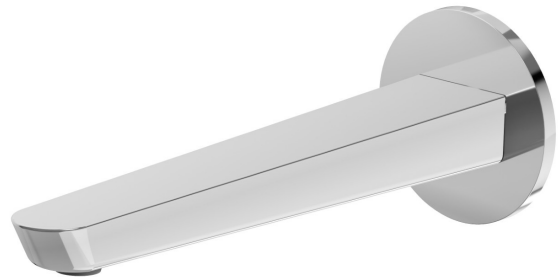

O'RAMA

68438.21.018

Wall spout for basin group with 1/2" connection - finish Chrome

L=230 mm

FEATURES

Material	Brass
Technology	Save Water
Installation	Wall mounted

TECHNICAL DRAWING

O'RAMA
68438.21.018

Wall spout for basin group with 1/2" connection - finish Chrome

AVAILABLE FINISHES

21.018
Chrome

01.093
finish Matt Black

61.020
finish PVD Glossy Gold

M0.070
finish Titanium Satin

M0.071
finish Gold Satin

M0.072
finish Copper Satin

M0.075
finish Copper Glossy