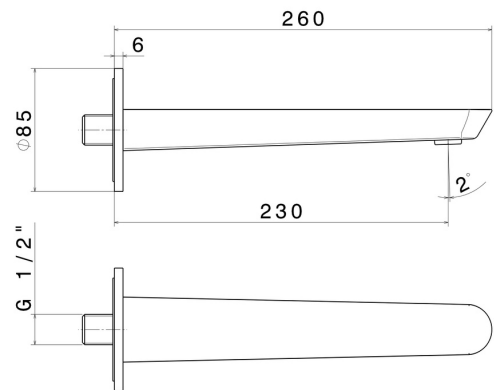

O'RAMA

68438.21.018

Wall spout for basin group with 1/2" connection - finish Chrome

L=230 mm

FEATURES

Material	Brass
Technology	Save Water
Installation	Wall mounted

TECHNICAL DRAWING

O'RAMA
68438.21.018

Wall spout for basin group with 1/2" connection - finish Chrome

AVAILABLE FINISHES

21.018
Chrome

01.093
finish Matt Black

61.020
finish PVD Glossy Gold

M0.070
finish Titanium Satin

M0.071
finish Gold Satin

M0.072
finish Copper Satin