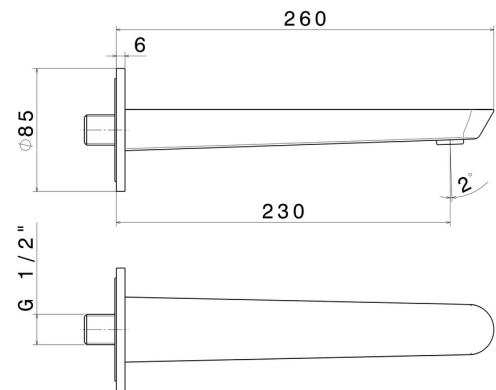

# O'RAMA

**68438.61.020**

Wall spout for basin group with 1/2" connection - finish PVD Glossy Gold

L=230 mm

PVD Glossy Gold

## FEATURES

Material	<b>Brass</b>
Technology	<b>Save Water</b>
Installation	<b>Wall mounted</b>

## TECHNICAL DRAWING

AR Preview  
try it in your home

More Details  
on our [website](#)

**O'RAMA**

**68438.61.020**

Wall spout for basin group with 1/2" connection - finish PVD Glossy Gold

**AVAILABLE FINISHES**