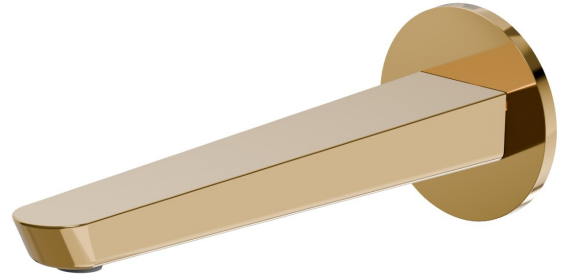

# O'RAMA

**68438.61.020**

Wall spout for basin group with 1/2" connection - finish PVD Glossy Gold

L=230 mm

PVD Glossy Gold

## FEATURES

Material	<b>Brass</b>
Technology	<b>Save Water</b>
Installation	<b>Wall mounted</b>

## TECHNICAL DRAWING

AR Preview  
try it in your home

More Details  
on our [website](#)

**O'RAMA**

**68438.61.020**

Wall spout for basin group with 1/2" connection - finish PVD Glossy Gold

**AVAILABLE FINISHES**

---

**61.020**

PVD Glossy Gold

**01.093**

finish Matt Black

**21.018**

finish Chrome

**M0.070**