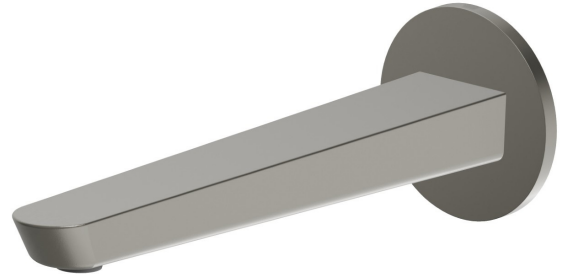

O'RAMA

68438.M0.070

Wall spout for basin group with 1/2" connection - finish
Titanium Satin

L=230 mm

FEATURES

Material	Brass
Technology	Save Water
Installation	Wall mounted

TECHNICAL DRAWING

 **AR Preview**
try it in your home

More Details
on our [website](#)

O'RAMA

68438.M0.070

Wall spout for basin group with 1/2" connection - finish Titanium Satin

AVAILABLE FINISHES

M0.070

Titanium Satin

01.093

finish Matt Black

21.018

finish Chrome

61.020

finish PVD Glossy Gold

M0.071

finish Gold Satin

M0.072