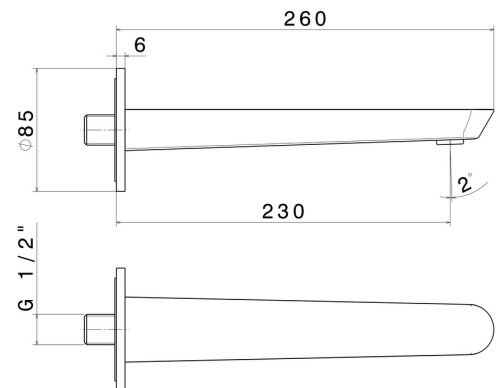

O'RAMA

68438.M0.070

Wall spout for basin group with 1/2" connection - finish
Titanium Satin

L=230 mm

FEATURES

Material	Brass
Technology	Save Water
Installation	Wall mounted

TECHNICAL DRAWING

 **AR Preview**
try it in your home

More Details
on our [website](#)

O'RAMA

68438.M0.070

Wall spout for basin group with 1/2" connection - finish Titanium Satin

AVAILABLE FINISHES

M0.070

Titanium Satin

01.093