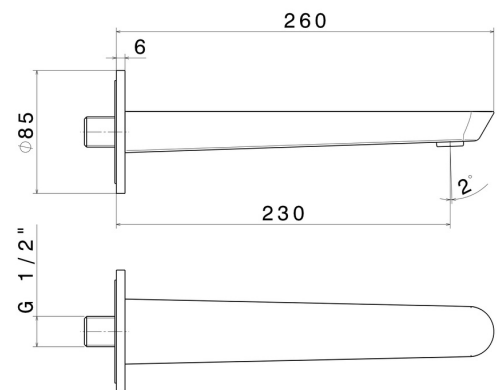

O'RAMA

68438.M0.071

Wall spout for basin group with 1/2" connection - finish Gold Satin

L=230 mm

FEATURES

Material	Brass
Technology	Save Water
Installation	Wall mounted

TECHNICAL DRAWING

O'RAMA

68438.M0.071

Wall spout for basin group with 1/2" connection - finish Gold Satin

AVAILABLE FINISHES

M0.071

Gold Satin

01.093

finish Matt Black

21.018