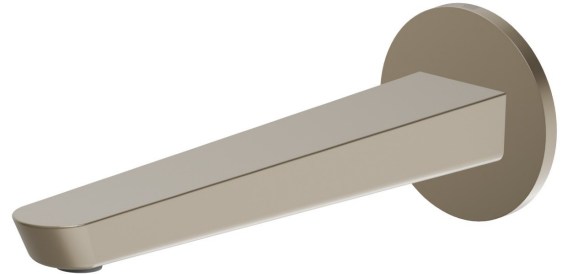

O'RAMA

68438.M0.071

Wall spout for basin group with 1/2" connection - finish Gold Satin

L=230 mm

FEATURES

Material	Brass
Technology	Save Water
Installation	Wall mounted

TECHNICAL DRAWING

O'RAMA

68438.M0.071

Wall spout for basin group with 1/2" connection - finish Gold Satin

AVAILABLE FINISHES

M0.071

Gold Satin

01.093

finish Matt Black

21.018

finish Chrome

61.020

finish PVD Glossy Gold

M0.070

finish Titanium Satin

M0.072

finish Copper Satin

M0.075

finish Copper Glossy