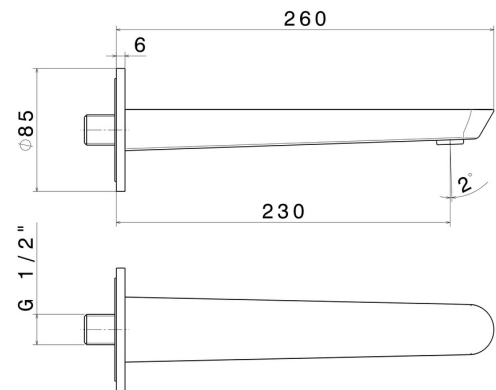

# O'RAMA

**68438.M0.072**

Wall spout for basin group with 1/2" connection - finish  
Copper Satin

L=230 mm

## FEATURES

Material	<b>Brass</b>
Technology	<b>Save Water</b>
Installation	<b>Wall mounted</b>

## TECHNICAL DRAWING

 **AR Preview**  
try it in your home

**More Details**  
on our [website](#)

**O'RAMA**

**68438.M0.072**

Wall spout for basin group with 1/2" connection - finish Copper Satin

**AVAILABLE FINISHES**