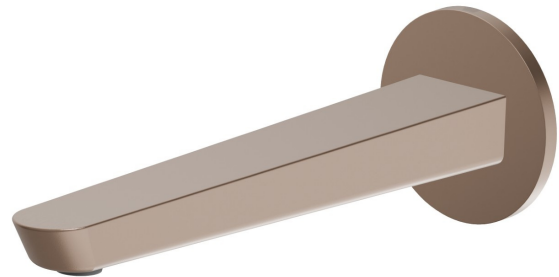

# O'RAMA

**68438.M0.072**

Wall spout for basin group with 1/2" connection - finish  
Copper Satin

L=230 mm

## FEATURES

Material	<b>Brass</b>
Technology	<b>Save Water</b>
Installation	<b>Wall mounted</b>

## TECHNICAL DRAWING

 **AR Preview**  
try it in your home

**More Details**  
on our [website](#)

**O'RAMA**

**68438.M0.072**

Wall spout for basin group with 1/2" connection - finish Copper Satin

**AVAILABLE FINISHES**