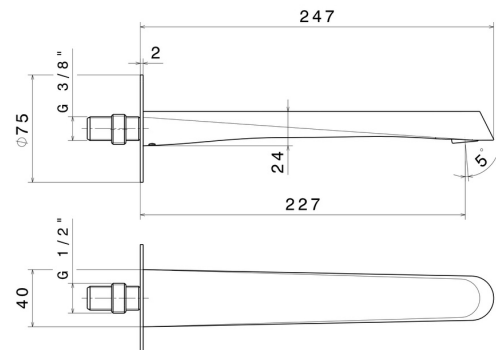

NIO

68938.01.093

Wall spout for basin group with 1/2" connection - finish Matt Black

L=227 mm

FEATURES

- | | |
|--------------|---------------------|
| Material | Brass |
| Technology | Save Water |
| Installation | Wall mounted |
| Water mixing | Mechanical |

TECHNICAL DRAWING

NIO

68938.01.093

Wall spout for basin group with 1/2" connection - finish Matt Black

AVAILABLE FINISHES

01.093

Matt Black

21.018