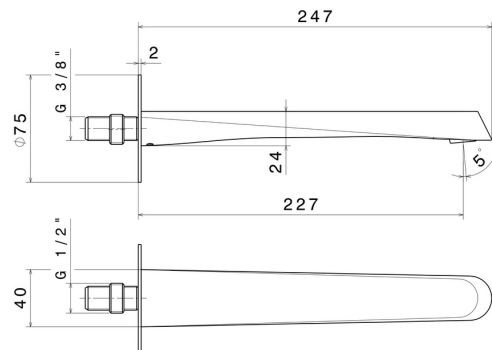

NIO

68938.59.066

Wall spout for basin group with 1/2" connection - finish PVD
Brushed steel

L=227 mm

PVD Brushed steel

FEATURES

Material
Technology
Installation
Water mixing

Brass
Save Water
Wall mounted
Mechanical

TECHNICAL DRAWING

NIO

68938.59.066

Wall spout for basin group with 1/2" connection - finish PVD Brushed steel

AVAILABLE FINISHES

59.066

PVD Brushed steel

01.093