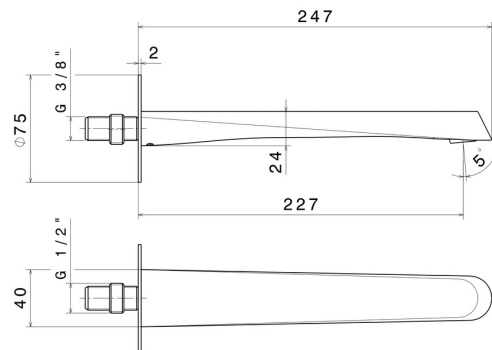

NIO

68938.59.097

Wall spout for basin group with 1/2" connection - finish PVD Brushed Gold

L=227 mm

PVD Brushed Gold

FEATURES

- | | |
|--------------|---------------------|
| Material | Brass |
| Technology | Save Water |
| Installation | Wall mounted |
| Water mixing | Mechanical |

TECHNICAL DRAWING

NIO

68938.59.097

Wall spout for basin group with 1/2" connection - finish PVD Brushed Gold

AVAILABLE FINISHES

59.097

PVD Brushed Gold

01.093