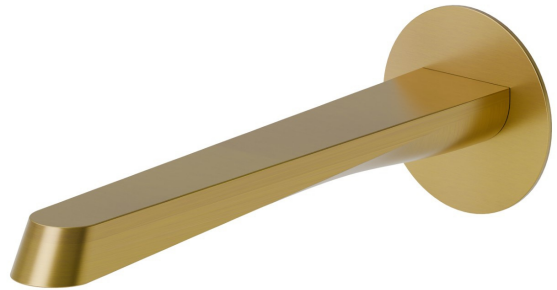

NIO

68938.59.097

Wall spout for basin group with 1/2" connection - finish PVD Brushed Gold

L=227 mm

PVD Brushed Gold

FEATURES

- | | |
|--------------|---------------------|
| Material | Brass |
| Technology | Save Water |
| Installation | Wall mounted |
| Water mixing | Mechanical |

TECHNICAL DRAWING

NIO

68938.59.097

Wall spout for basin group with 1/2" connection - finish PVD Brushed Gold

AVAILABLE FINISHES

59.097

PVD Brushed Gold

01.093

finish Matt Black

21.018

finish Chrome

59.066

finish PVD Brushed steel