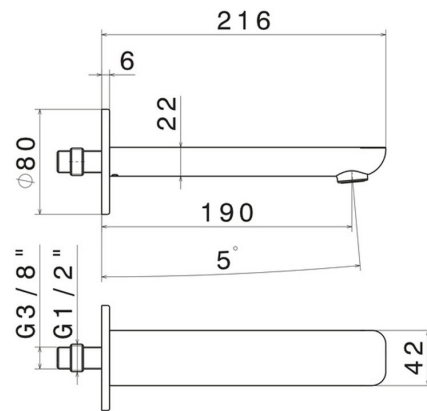

EXTRO

69337.01.093

Wall spout for basin group with 1/2" connection - finish Matt Black

L=190 mm

FEATURES

Material	Brass
Technology	Save Water
Installation	Wall mounted
Hole type	Single hole

TECHNICAL DRAWING

EXTRO

69337.01.093

Wall spout for basin group with 1/2" connection - finish Matt Black

AVAILABLE FINISHES

01.093

Matt Black

21.018

finish Chrome