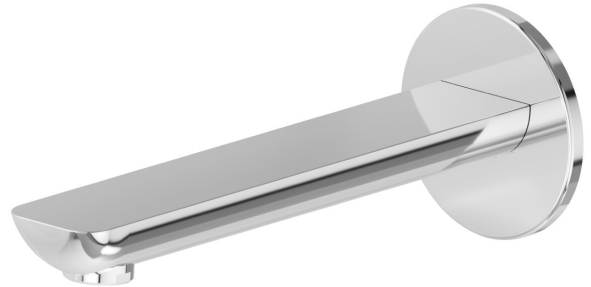

EXTRO

69337.21.018

Wall spout for basin group with 1/2" connection - finish Chrome

L=190 mm

FEATURES

Material	Brass
Technology	Save Water
Installation	Wall mounted
Hole type	Single hole

TECHNICAL DRAWING

 **AR Preview**
try it in your home

More Details
on our [website](#)

EXTRO

69337.21.018

Wall spout for basin group with 1/2" connection - finish Chrome

AVAILABLE FINISHES

21.018

Chrome

01.093