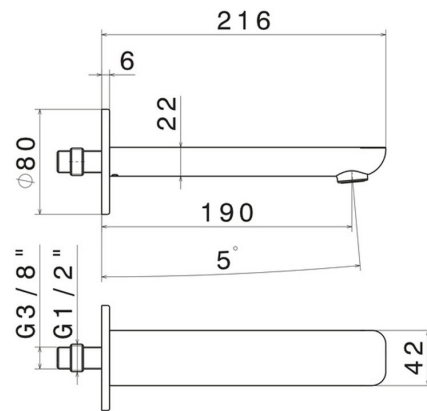

EXTRO

69337.21.018

Wall spout for basin group with 1/2" connection - finish Chrome

L=190 mm

FEATURES

Material	Brass
Technology	Save Water
Installation	Wall mounted
Hole type	Single hole

TECHNICAL DRAWING

 **AR Preview**
try it in your home

More Details
on our [website](#)

EXTRO

69337.21.018

Wall spout for basin group with 1/2" connection - finish Chrome

AVAILABLE FINISHES

21.018

Chrome

01.093