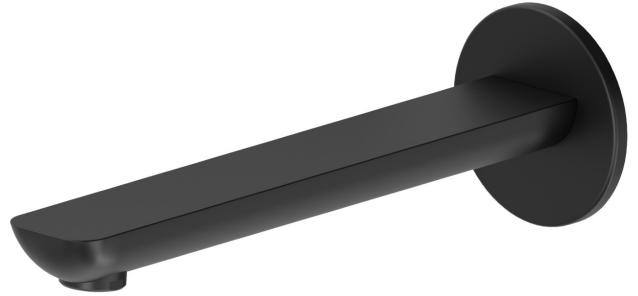

# EXTRO

**69338.01.093**

Wall spout for basin group with 1/2" connection - finish Matt Black

L=230 mm

## FEATURES

Material	<b>Brass</b>
Technology	<b>Save Water</b>
Installation	<b>Wall mounted</b>
Hole type	<b>Single hole</b>

## TECHNICAL DRAWING

 **AR Preview**  
try it in your home

**More Details**  
on our [website](#)

**EXTRO**

**69338.01.093**

Wall spout for basin group with 1/2" connection - finish Matt Black

**AVAILABLE FINISHES**