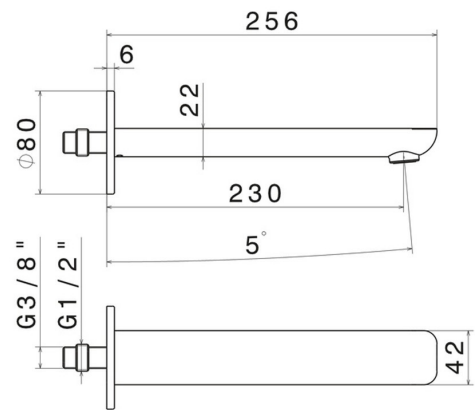

# EXTRO

**69338.01.093**

Wall spout for basin group with 1/2" connection - finish Matt Black

L=230 mm

## FEATURES

Material	<b>Brass</b>
Technology	<b>Save Water</b>
Installation	<b>Wall mounted</b>
Hole type	<b>Single hole</b>

## TECHNICAL DRAWING

 **AR Preview**  
try it in your home

**More Details**  
on our [website](#)

**EXTRO**

**69338.01.093**

Wall spout for basin group with 1/2" connection - finish Matt Black

**AVAILABLE FINISHES**