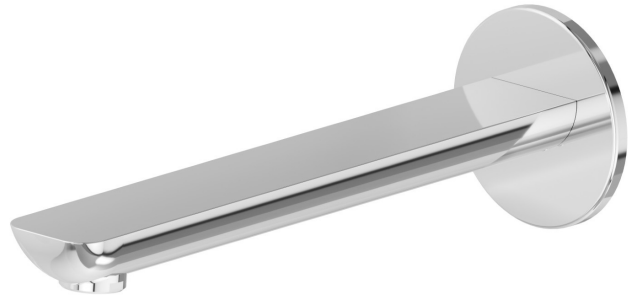

EXTRO

69338.21.018

Wall spout for basin group with 1/2" connection - finish Chrome

L=230 mm

FEATURES

Material	Brass
Technology	Save Water
Installation	Wall mounted
Hole type	Single hole

TECHNICAL DRAWING

 **AR Preview**
try it in your home

More Details
on our [website](#)

EXTRO

69338.21.018

Wall spout for basin group with 1/2" connection - finish Chrome

AVAILABLE FINISHES

21.018

Chrome

01.093