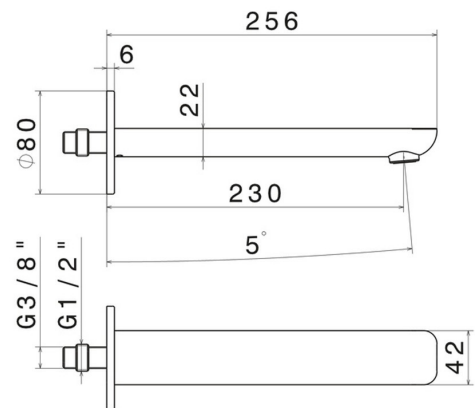

EXTRO

69338.21.018

Wall spout for basin group with 1/2" connection - finish Chrome

L=230 mm

FEATURES

Material	Brass
Technology	Save Water
Installation	Wall mounted
Hole type	Single hole

TECHNICAL DRAWING

 **AR Preview**
try it in your home

More Details
on our [website](#)

EXTRO

69338.21.018

Wall spout for basin group with 1/2" connection - finish Chrome

AVAILABLE FINISHES

21.018

Chrome

01.093