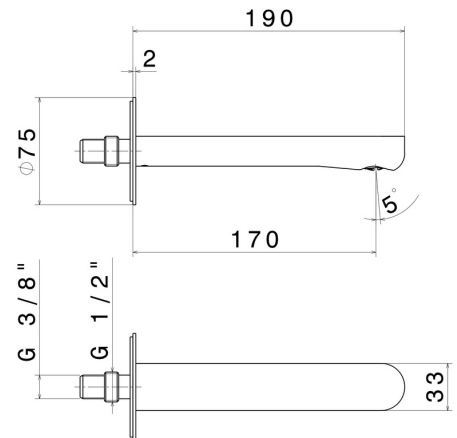

LINFA II

69437.01.014

Wall spout for basin group with 1/2" connection - finish Matt White

L=170 mm

FEATURES

Material	Brass
Technology	Save Water
Installation	Wall mounted
Hole type	Single hole
Waste / Drain set	Without waste set

TECHNICAL DRAWING

LINFA II

69437.01.014

Wall spout for basin group with 1/2" connection - finish Matt White

AVAILABLE FINISHES

01.014

Matt White

01.093