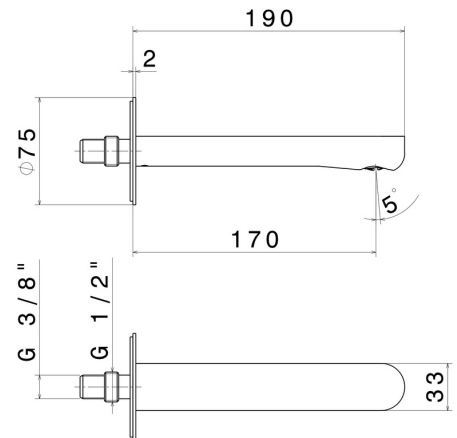

LINFA II

69437.01.093

Wall spout for basin group with 1/2" connection - finish Matt Black

L=170 mm

FEATURES

Material	Brass
Technology	Save Water
Installation	Wall mounted
Hole type	Single hole
Waste / Drain set	Without waste set

TECHNICAL DRAWING

LINFA II

69437.01.093

Wall spout for basin group with 1/2" connection - finish Matt Black

AVAILABLE FINISHES

01.093

Matt Black

01.014