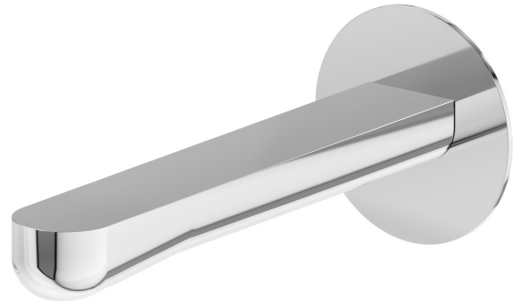

LINFA II

69437.21.018

Wall spout for basin group with 1/2" connection - finish Chrome

L=170 mm

FEATURES

Material	Brass
Technology	Save Water
Installation	Wall mounted
Hole type	Single hole
Waste / Drain set	Without waste set

TECHNICAL DRAWING

LINFA II

69437.21.018

Wall spout for basin group with 1/2" connection - finish Chrome

AVAILABLE FINISHES

21.018

Chrome

01.014

finish Matt White

01.093

finish Matt Black

M0.070

finish Titanium Satin

M0.071

finish Gold Satin

M0.072

finish Copper Satin

M0.075

finish Copper Glossy