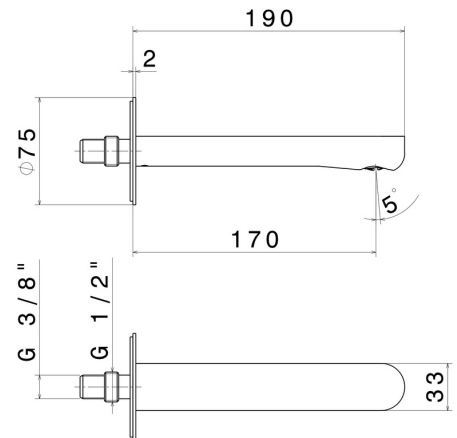

LINFA II

69437.21.018

Wall spout for basin group with 1/2" connection - finish Chrome

L=170 mm

FEATURES

Material	Brass
Technology	Save Water
Installation	Wall mounted
Hole type	Single hole
Waste / Drain set	Without waste set

TECHNICAL DRAWING

LINFA II

69437.21.018

Wall spout for basin group with 1/2" connection - finish Chrome

AVAILABLE FINISHES

21.018

Chrome

01.014