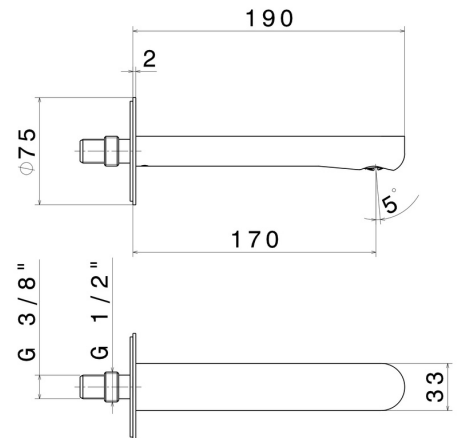

# LINFA II

**69437.M0.070**

Wall spout for basin group with 1/2" connection - finish  
Titanium Satin

L=170 mm

## FEATURES

Material	<b>Brass</b>
Technology	<b>Save Water</b>
Installation	<b>Wall mounted</b>
Hole type	<b>Single hole</b>
Waste / Drain set	<b>Without waste set</b>

## TECHNICAL DRAWING

**LINFA II**

**69437.M0.070**

Wall spout for basin group with 1/2" connection - finish Titanium Satin

**AVAILABLE FINISHES**

---

**M0.070**

Titanium Satin