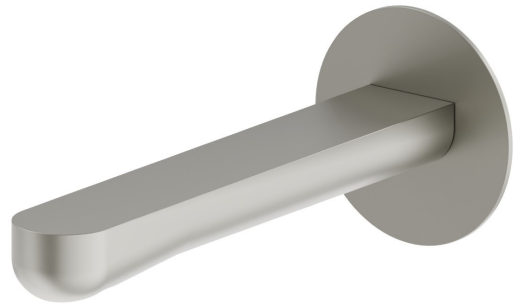

# LINFA II

**69437.M0.070**

Wall spout for basin group with 1/2" connection - finish  
Titanium Satin

L=170 mm

## FEATURES

Material	<b>Brass</b>
Technology	<b>Save Water</b>
Installation	<b>Wall mounted</b>
Hole type	<b>Single hole</b>
Waste / Drain set	<b>Without waste set</b>

## TECHNICAL DRAWING

**LINFA II**

**69437.M0.070**

Wall spout for basin group with 1/2" connection - finish Titanium Satin

**AVAILABLE FINISHES**

---

**M0.070**

Titanium Satin