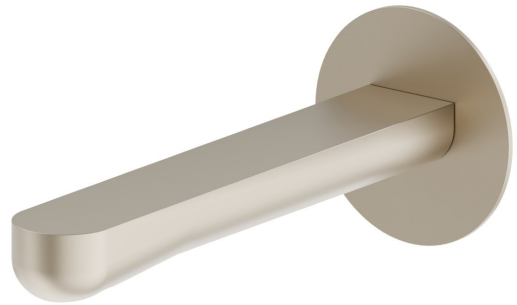

LINFA II

69437.M0.071

Wall spout for basin group with 1/2" connection - finish Gold Satin

L=170 mm

FEATURES

Material	Brass
Technology	Save Water
Installation	Wall mounted
Hole type	Single hole
Waste / Drain set	Without waste set

TECHNICAL DRAWING

LINFA II

69437.M0.071

Wall spout for basin group with 1/2" connection - finish Gold Satin

AVAILABLE FINISHES

M0.071

Gold Satin

01.014

finish Matt White

01.093

finish Matt Black

21.018

finish Chrome

M0.070

finish Titanium Satin

M0.072

finish Copper Satin

M0.075

finish Copper Glossy