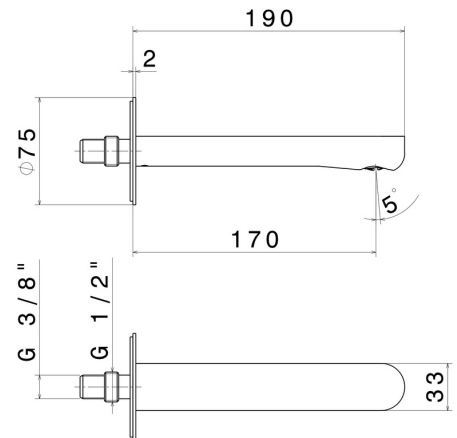

LINFA II

69437.M0.071

Wall spout for basin group with 1/2" connection - finish Gold Satin

L=170 mm

FEATURES

Material	Brass
Technology	Save Water
Installation	Wall mounted
Hole type	Single hole
Waste / Drain set	Without waste set

TECHNICAL DRAWING

LINFA II

69437.M0.071

Wall spout for basin group with 1/2" connection - finish Gold Satin

AVAILABLE FINISHES

M0.071

Gold Satin

01.014