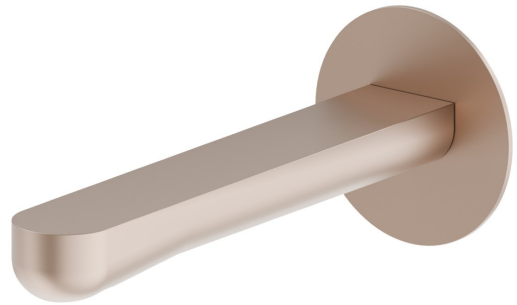

LINFA II

69437.M0.072

Wall spout for basin group with 1/2" connection - finish
Copper Satin

L=170 mm

FEATURES

Material	Brass
Technology	Save Water
Installation	Wall mounted
Hole type	Single hole
Waste / Drain set	Without waste set

TECHNICAL DRAWING

LINFA II

69437.M0.072

Wall spout for basin group with 1/2" connection - finish Copper Satin

AVAILABLE FINISHES

M0.072

Copper Satin

01.014

finish Matt White

01.093

finish Matt Black

21.018

finish Chrome

M0.070

finish Titanium Satin

M0.071

finish Gold Satin

M0.075

finish Copper Glossy