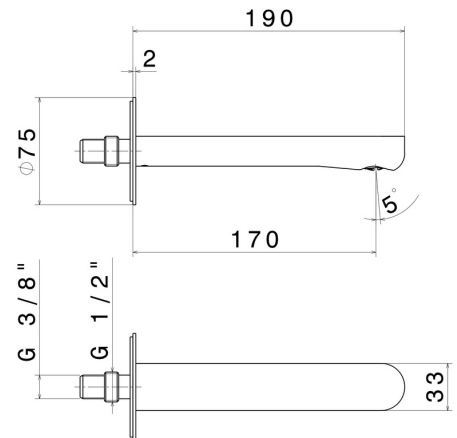

LINFA II

69437.M0.072

Wall spout for basin group with 1/2" connection - finish
Copper Satin

L=170 mm

FEATURES

Material	Brass
Technology	Save Water
Installation	Wall mounted
Hole type	Single hole
Waste / Drain set	Without waste set

TECHNICAL DRAWING

LINFA II

69437.M0.072

Wall spout for basin group with 1/2" connection - finish Copper Satin

AVAILABLE FINISHES

M0.072

Copper Satin

01.014