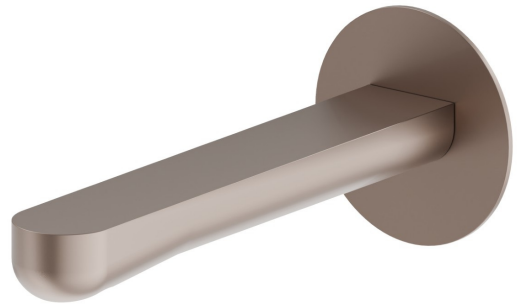

# LINFA II

**69437.M0.075**

Wall spout for basin group with 1/2" connection - finish  
Copper Glossy

L=170 mm

## FEATURES

Material	<b>Brass</b>
Technology	<b>Save Water</b>
Installation	<b>Wall mounted</b>
Hole type	<b>Single hole</b>
Waste / Drain set	<b>Without waste set</b>

## TECHNICAL DRAWING

**LINFA II**

**69437.M0.075**

Wall spout for basin group with 1/2" connection - finish Copper Glossy

**AVAILABLE FINISHES**

---

**M0.075**

Copper Glossy