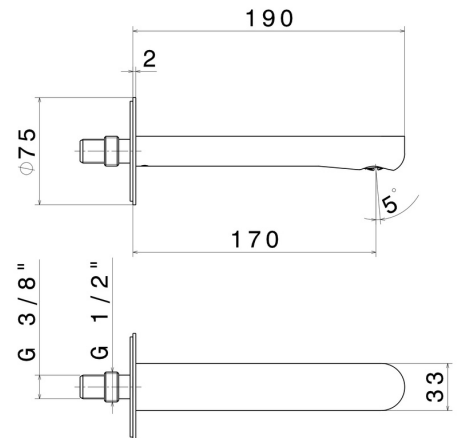

# LINFA II

**69437.M0.075**

Wall spout for basin group with 1/2" connection - finish  
Copper Glossy

L=170 mm

## FEATURES

Material	<b>Brass</b>
Technology	<b>Save Water</b>
Installation	<b>Wall mounted</b>
Hole type	<b>Single hole</b>
Waste / Drain set	<b>Without waste set</b>

## TECHNICAL DRAWING

**LINFA II**

**69437.M0.075**

Wall spout for basin group with 1/2" connection - finish Copper Glossy

**AVAILABLE FINISHES**

---

**M0.075**

Copper Glossy