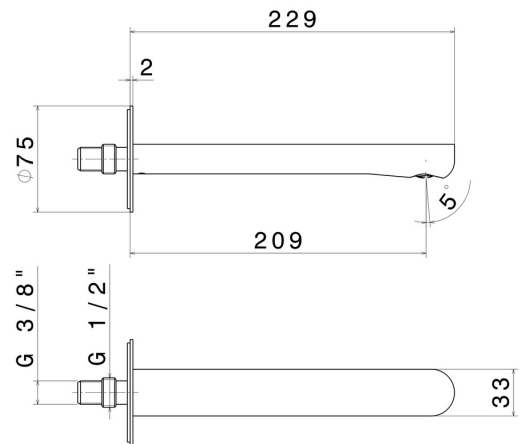

LINFA II

69438.01.014

Wall spout for basin group with 1/2" connection - finish Matt White

L=209 mm

FEATURES

Material	Brass
Technology	Save Water
Installation	Wall mounted
Hole type	Single hole
Waste / Drain set	Without waste set

TECHNICAL DRAWING

 **AR Preview**
try it in your home

More Details
on our [website](#)

LINFA II

69438.01.014

Wall spout for basin group with 1/2" connection - finish Matt White

AVAILABLE FINISHES

01.014